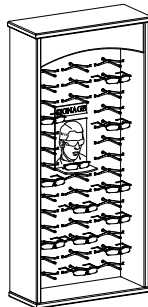

FD-601S
SMALL
25½ x 20¼ x 86½
57FRAMES
*Accessories sold separately

MB3
MIRROR BACK
W/ 3 GLASS
SHELVES
(SHOWN ON
FD-600S)

ILLUMINATED WALL DISPLAY W/ SRT PANEL / LARGE & SMALL

WD-600
LARGE
47½ x 10½ x 53
84 FRAMES
*Accessories sold separately

WD-601
SMALL
25½ x 10½ x 53
42 FRAMES
*Accessories sold separately

MB3
MIRROR BACK
W/ 3 GLASS
SHELVES
(SHOWN ON
WD-600)

DISPLAY OPTIONS

MB3	Mirror Back with 3 glass shelves
SDM	Security Doors (increases depth)
FB	Finished Back, small units
FB	Finished Back, large units
PGS	Permanent Tempered Glass Shelf
9R	9 Frame Trays on right side = 162 frames
9L	9 Frame Trays on left side = 162 frames

SDM
SECURITY
DOORS
(SHOWN ON
FD-600S)

CABINET CREDENZAS WITH SHOWCASE / 30 FRAMES & 15 FRAMES

SC-600S
46½ x 20¼ x 34¾
30 FRAMES

SC-601S
25 x 20¼ x 34¾
15 FRAMES

CA-601PS / 24 x 12½ x 31½

**PETITE CABINET
CREDENZA**