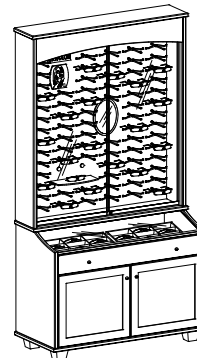

FD-601S
SMALL
25½ x 20¼ x 86½
57FRAMES
*Accessories sold separately

MB3
MIRROR BACK
W/ 3 GLASS
SHELVES
(SHOWN ON
FD-600S)

ILLUMINATED WALL DISPLAY W/ SRT PANEL / LARGE & SMALL

WD-600
LARGE
47½ x 10½ x 53
84 FRAMES
*Accessories sold separately

WD-601
SMALL
25½ x 10½ x 53
42 FRAMES
*Accessories sold separately

MB3
MIRROR BACK
W/ 3 GLASS
SHELVES
(SHOWN ON
WD-600)

DISPLAY OPTIONS

MB3	Mirror Back with 3 glass shelves
SDM	Security Doors (increases depth)
FB	Finished Back, small units
FB	Finished Back, large units
PGS	Permanent Tempered Glass Shelf
9R	9 Frame Trays on right side = 162 frames
9L	9 Frame Trays on left side = 162 frames