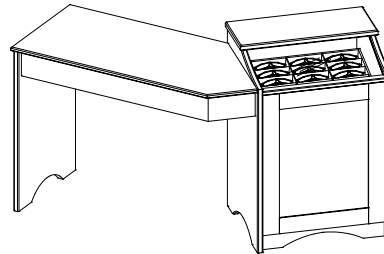

CREDENZA OPTIONS

- | | |
|----|---|
| 9R | 9 Frame Trays on right side = 162 frames (on SC-600-S only) |
| 9L | 9 Frame Trays on left side = 162 frames (on SC-600-S only) |

SINGLE DISPENSING TABLE / 32½", 39½", 46½", & 53½"

TA-600CS
39½ x 20¼ x 31

ADDITIONAL SIZES

TA-600BS / 39½ x 20¼ x 31

TA-600DS / 46½ x 20¼ x 31

TA-600ES / 53½ x 20¼ x 31

SINGLE DISPENSING TABLE W/ ARTISAN TABORET / STRAIGHT & ANGLED

TA-601AS
STRAIGHT
55¼ x 20¼ x 31

TA-603AS
ANGLED
66½ x 20¼ x 31

TA-602AS / 96¼ x 20¼ x 31

DOUBLE ANGLED
DISPENSING TABLE,
STYLE "A"