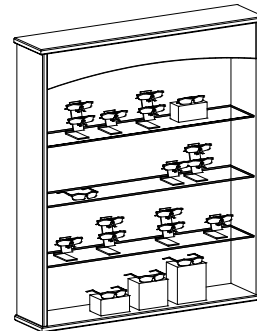

FASHION
Optical
DISPLAYS
NATIONWIDE

SHAKER

COMPLETE PRODUCT GUIDE

DISPLAYS
CABINET CREDENZAS
TABLES

FRAME DISPLAYS

FREESTANDING DISPLAYS W/ SRT PANEL / LARGE & SMALL

FD-600S
LARGE
47½ x 20¼ x 86½
114 FRAMES
*Accessories sold separately

FD-601S
SMALL
25½ x 20¼ x 86½
57FRAMES
*Accessories sold separately

MB3
MIRROR BACK
W/ 3 GLASS
SHELVES
(SHOWN ON
FD-600S)

ILLUMINATED WALL DISPLAY W/ SRT PANEL / LARGE & SMALL

WD-600
LARGE
47½ x 10½ x 53
84 FRAMES
*Accessories sold separately

WD-601
SMALL
25½ x 10½ x 53
42 FRAMES
*Accessories sold separately

MB3
MIRROR BACK
W/ 3 GLASS
SHELVES
(SHOWN ON
WD-600)

DISPLAY OPTIONS

MB3	Mirror Back with 3 glass shelves
SDM	Security Doors (increases depth)
FB	Finished Back, small units
FB	Finished Back, large units
PGS	Permanent Tempered Glass Shelf
9R	9 Frame Trays on right side = 162 frames
9L	9 Frame Trays on left side = 162 frames

SDM
SECURITY
DOORS
(SHOWN ON
FD-600S)

CABINET CREDENZAS WITH SHOWCASE / 30 FRAMES & 15 FRAMES

SC-600S
46½ x 20¼ x 34¾
30 FRAMES

SC-601S
25 x 20¼ x 34¾
15 FRAMES

CA-601PS / 24 x 12½ x 31½

**PETITE CABINET
CREDENZA**