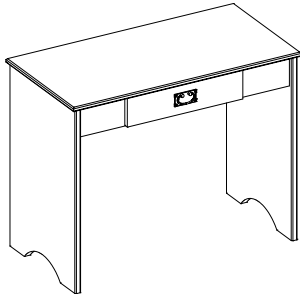

FD-601S
SMALL
25½ x 20¼ x 86½
57FRAMES
*Accessories sold separately

MB3
MIRROR BACK
W/ 3 GLASS
SHELVES
(SHOWN ON
FD-600S)

ILLUMINATED WALL DISPLAY W/ SRT PANEL / LARGE & SMALL

WD-600
LARGE
47½ x 10½ x 53
84 FRAMES
*Accessories sold separately

WD-601
SMALL
25½ x 10½ x 53
42 FRAMES
*Accessories sold separately

MB3
MIRROR BACK
W/ 3 GLASS
SHELVES
(SHOWN ON
WD-600)

DISPLAY OPTIONS

MB3	Mirror Back with 3 glass shelves
SDM	Security Doors (increases depth)
FB	Finished Back, small units
FB	Finished Back, large units
PGS	Permanent Tempered Glass Shelf
9R	9 Frame Trays on right side = 162 frames
9L	9 Frame Trays on left side = 162 frames

SDM
SECURITY
DOORS
(SHOWN ON
FD-600S)

CABINET CREDENZAS WITH SHOWCASE / 30 FRAMES & 15 FRAMES

SC-600S
46½ x 20¼ x 34¾
30 FRAMES

SC-601S
25 x 20¼ x 34¾
15 FRAMES

CA-601PS / 24 x 12½ x 31½

**PETITE CABINET
CREDENZA**

CREDENZA OPTIONS

- | | |
|----|---|
| 9R | 9 Frame Trays on right side = 162 frames (on SC-600-S only) |
| 9L | 9 Frame Trays on left side = 162 frames (on SC-600-S only) |

SINGLE DISPENSING TABLE / 32½", 39½", 46½", & 53½"