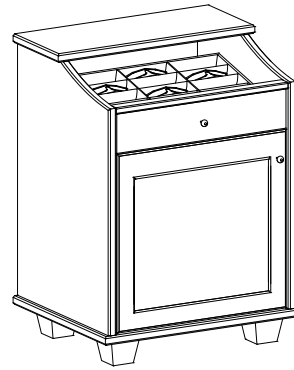

FD-601S
SMALL
25½ x 20¼ x 86½
57FRAMES
*Accessories sold separately

MB3
MIRROR BACK
W/ 3 GLASS
SHELVES
(SHOWN ON
FD-600S)

ILLUMINATED WALL DISPLAY W/ SRT PANEL / LARGE & SMALL

WD-600
LARGE
47½ x 10½ x 53
84 FRAMES
*Accessories sold separately

WD-601
SMALL
25½ x 10½ x 53
42 FRAMES
*Accessories sold separately

MB3
MIRROR BACK
W/ 3 GLASS
SHELVES
(SHOWN ON
WD-600)

DISPLAY OPTIONS

MB3	Mirror Back with 3 glass shelves
SDM	Security Doors (increases depth)
FB	Finished Back, small units
FB	Finished Back, large units
PGS	Permanent Tempered Glass Shelf
9R	9 Frame Trays on right side = 162 frames
9L	9 Frame Trays on left side = 162 frames

SDM
SECURITY
DOORS
(SHOWN ON
FD-600S)

CABINET CREDENZAS WITH SHOWCASE / 30 FRAMES & 15 FRAMES

SC-600S
46½ x 20¼ x 34¾
30 FRAMES

SC-601S
25 x 20¼ x 34¾
15 FRAMES

CA-601PS / 24 x 12½ x 31½

**PETITE CABINET
CREDENZA**