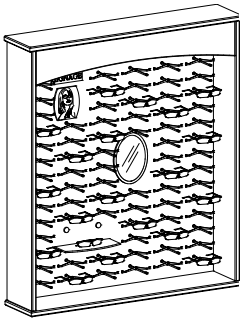

FASHION
Optical
DISPLAYS
NATIONWIDE

SHAKER

COMPLETE PRODUCT GUIDE

DISPLAYS
CABINET CREDENZAS
TABLES

FRAME DISPLAYS

FREESTANDING DISPLAYS W/ SRT PANEL / LARGE & SMALL

FD-600S
LARGE
47½ x 20¼ x 86½
114 FRAMES
*Accessories sold separately

FD-601S
SMALL
25½ x 20¼ x 86½
57FRAMES
*Accessories sold separately

MB3
MIRROR BACK
W/ 3 GLASS
SHELVES
(SHOWN ON
FD-600S)

ILLUMINATED WALL DISPLAY W/ SRT PANEL / LARGE & SMALL

WD-600
LARGE
47½ x 10½ x 53
84 FRAMES
*Accessories sold separately

WD-601
SMALL
25½ x 10½ x 53
42 FRAMES
*Accessories sold separately

MB3
MIRROR BACK
W/ 3 GLASS
SHELVES
(SHOWN ON
WD-600)

DISPLAY OPTIONS

MB3	Mirror Back with 3 glass shelves
SDM	Security Doors (increases depth)
FB	Finished Back, small units
FB	Finished Back, large units
PGS	Permanent Tempered Glass Shelf
9R	9 Frame Trays on right side = 162 frames
9L	9 Frame Trays on left side = 162 frames