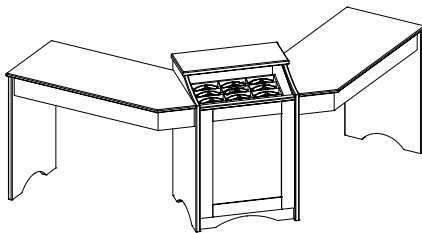

WD-601
SMALL
25½ x 10½ x 53
42 FRAMES
*Accessories sold separately

MB3
MIRROR BACK
W/ 3 GLASS
SHELVES
(SHOWN ON
WD-600)

DISPLAY OPTIONS

MB3	Mirror Back with 3 glass shelves
SDM	Security Doors (increases depth)
FB	Finished Back, small units
FB	Finished Back, large units
PGS	Permanent Tempered Glass Shelf
9R	9 Frame Trays on right side = 162 frames
9L	9 Frame Trays on left side = 162 frames

CREDENZA OPTIONS

- | | |
|----|---|
| 9R | 9 Frame Trays on right side = 162 frames (on SC-600-S only) |
| 9L | 9 Frame Trays on left side = 162 frames (on SC-600-S only) |

SINGLE DISPENSING TABLE / 32½", 39½", 46½", & 53½"

TA-600CS
39½ x 20¼ x 31

ADDITIONAL SIZES

TA-600BS / 39½ x 20¼ x 31

TA-600DS / 46½ x 20¼ x 31

TA-600ES / 53½ x 20¼ x 31

SINGLE DISPENSING TABLE W/ ARTISAN TABORET / STRAIGHT & ANGLED

TA-601AS
STRAIGHT
55¼ x 20¼ x 31

TA-603AS
ANGLED
66½ x 20¼ x 31

TA-602AS / 96¼ x 20¼ x 31

DOUBLE ANGLED
DISPENSING TABLE,
STYLE "A"