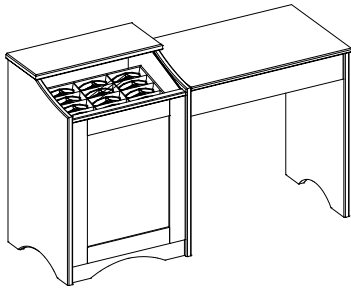

WD-601
SMALL
25½ x 10½ x 53
42 FRAMES
*Accessories sold separately

MB3
MIRROR BACK
W/ 3 GLASS
SHELVES
(SHOWN ON
WD-600)

DISPLAY OPTIONS

MB3	Mirror Back with 3 glass shelves
SDM	Security Doors (increases depth)
FB	Finished Back, small units
FB	Finished Back, large units
PGS	Permanent Tempered Glass Shelf
9R	9 Frame Trays on right side = 162 frames
9L	9 Frame Trays on left side = 162 frames

CREDENZA OPTIONS

- | | |
|----|---|
| 9R | 9 Frame Trays on right side = 162 frames (on SC-600-S only) |
| 9L | 9 Frame Trays on left side = 162 frames (on SC-600-S only) |

SINGLE DISPENSING TABLE / 32½", 39½", 46½", & 53½"

TA-600CS
39½ x 20¼ x 31

ADDITIONAL SIZES

TA-600BS / 39½ x 20¼ x 31

TA-600DS / 46½ x 20¼ x 31

TA-600ES / 53½ x 20¼ x 31

SINGLE DISPENSING TABLE W/ ARTISAN TABORET / STRAIGHT & ANGLED

TA-601AS
STRAIGHT
55¼ x 20¼ x 31

TA-603AS
ANGLED
66½ x 20¼ x 31

TA-602AS / 96¼ x 20¼ x 31

DOUBLE ANGLED
DISPENSING TABLE,
STYLE "A"