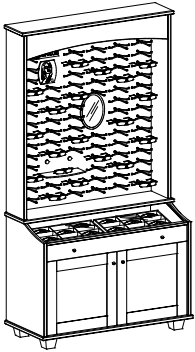

FASHION
Optical
DISPLAYS
NATIONWIDE

SHAKER

COMPLETE PRODUCT GUIDE

DISPLAYS
CABINET CREDENZAS
TABLES

FRAME DISPLAYS

FREESTANDING DISPLAYS W/ SRT PANEL / LARGE & SMALL

FD-600S
LARGE
47½ x 20¼ x 86½
114 FRAMES
*Accessories sold separately

FD-601S
SMALL
25½ x 20¼ x 86½
57FRAMES
*Accessories sold separately

MB3
MIRROR BACK
W/ 3 GLASS
SHELVES
(SHOWN ON
FD-600S)

ILLUMINATED WALL DISPLAY W/ SRT PANEL / LARGE & SMALL

WD-600
LARGE
47½ x 10½ x 53
84 FRAMES
*Accessories sold separately

WD-601
SMALL
25½ x 10½ x 53
42 FRAMES
*Accessories sold separately

MB3
MIRROR BACK
W/ 3 GLASS
SHELVES
(SHOWN ON
WD-600)

DISPLAY OPTIONS

MB3	Mirror Back with 3 glass shelves
SDM	Security Doors (increases depth)
FB	Finished Back, small units
FB	Finished Back, large units
PGS	Permanent Tempered Glass Shelf
9R	9 Frame Trays on right side = 162 frames
9L	9 Frame Trays on left side = 162 frames

SDM
SECURITY
DOORS
(SHOWN ON
FD-600S)

CABINET CREDENZAS WITH SHOWCASE / 30 FRAMES & 15 FRAMES

SC-600S
46½ x 20¼ x 34¾
30 FRAMES

SC-601S
25 x 20¼ x 34¾
15 FRAMES

CA-601PS / 24 x 12½ x 31½

**PETITE CABINET
CREDENZA**