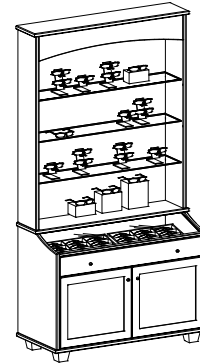

FASHION
Optical
DISPLAYS
NATIONWIDE

SHAKER

COMPLETE PRODUCT GUIDE

DISPLAYS
CABINET CREDENZAS
TABLES

FRAME DISPLAYS

FREESTANDING DISPLAYS W/ SRT PANEL / LARGE & SMALL

FD-600S
LARGE
47½ x 20¼ x 86½
114 FRAMES
*Accessories sold separately

FD-601S
SMALL
25½ x 20¼ x 86½
57FRAMES
*Accessories sold separately

MB3
MIRROR BACK
W/ 3 GLASS
SHELVES
(SHOWN ON
FD-600S)

ILLUMINATED WALL DISPLAY W/ SRT PANEL / LARGE & SMALL

WD-600
LARGE
47½ x 10½ x 53
84 FRAMES
*Accessories sold separately

WD-601
SMALL
25½ x 10½ x 53
42 FRAMES
*Accessories sold separately

MB3
MIRROR BACK
W/ 3 GLASS
SHELVES
(SHOWN ON
WD-600)

DISPLAY OPTIONS

MB3	Mirror Back with 3 glass shelves
SDM	Security Doors (increases depth)
FB	Finished Back, small units
FB	Finished Back, large units
PGS	Permanent Tempered Glass Shelf
9R	9 Frame Trays on right side = 162 frames
9L	9 Frame Trays on left side = 162 frames

SDM
SECURITY
DOORS
(SHOWN ON
FD-600S)

CABINET CREDENZAS WITH SHOWCASE / 30 FRAMES & 15 FRAMES

SC-600S
46½ x 20¼ x 34¾
30 FRAMES

SC-601S
25 x 20¼ x 34¾
15 FRAMES

CA-601PS / 24 x 12½ x 31½

**PETITE CABINET
CREDENZA**