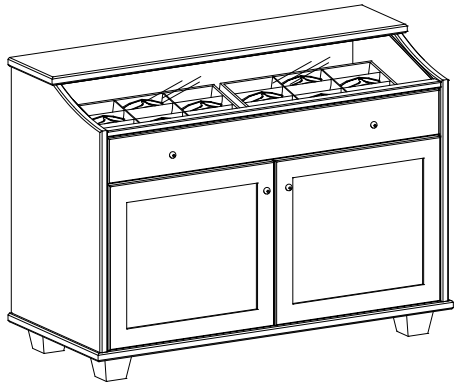

FD-601S
SMALL
25½ x 20¼ x 86½
57FRAMES
*Accessories sold separately

MB3
MIRROR BACK
W/ 3 GLASS
SHELVES
(SHOWN ON
FD-600S)

ILLUMINATED WALL DISPLAY W/ SRT PANEL / LARGE & SMALL

WD-600
LARGE
47½ x 10½ x 53
84 FRAMES
*Accessories sold separately

WD-601
SMALL
25½ x 10½ x 53
42 FRAMES
*Accessories sold separately

MB3
MIRROR BACK
W/ 3 GLASS
SHELVES
(SHOWN ON
WD-600)

DISPLAY OPTIONS

MB3	Mirror Back with 3 glass shelves
SDM	Security Doors (increases depth)
FB	Finished Back, small units
FB	Finished Back, large units
PGS	Permanent Tempered Glass Shelf
9R	9 Frame Trays on right side = 162 frames
9L	9 Frame Trays on left side = 162 frames

SDM
SECURITY
DOORS
(SHOWN ON
FD-600S)

CABINET CREDENZAS WITH SHOWCASE / 30 FRAMES & 15 FRAMES

SC-600S
46½ x 20¼ x 34¾
30 FRAMES

SC-601S
25 x 20¼ x 34¾
15 FRAMES

CA-601PS / 24 x 12½ x 31½

**PETITE CABINET
CREDENZA**

CREDENZA OPTIONS

- | | |
|----|---|
| 9R | 9 Frame Trays on right side = 162 frames (on SC-600-S only) |
| 9L | 9 Frame Trays on left side = 162 frames (on SC-600-S only) |

SINGLE DISPENSING TABLE / 32½", 39½", 46½", & 53½"