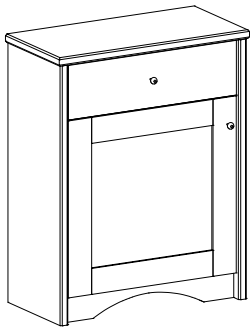

FD-601S
SMALL
25½ x 20¼ x 86½
57FRAMES
*Accessories sold separately

MB3
MIRROR BACK
W/ 3 GLASS
SHELVES
(SHOWN ON
FD-600S)

ILLUMINATED WALL DISPLAY W/ SRT PANEL / LARGE & SMALL

WD-600
LARGE
47½ x 10½ x 53
84 FRAMES
*Accessories sold separately

WD-601
SMALL
25½ x 10½ x 53
42 FRAMES
*Accessories sold separately

MB3
MIRROR BACK
W/ 3 GLASS
SHELVES
(SHOWN ON
WD-600)

DISPLAY OPTIONS

MB3	Mirror Back with 3 glass shelves
SDM	Security Doors (increases depth)
FB	Finished Back, small units
FB	Finished Back, large units
PGS	Permanent Tempered Glass Shelf
9R	9 Frame Trays on right side = 162 frames
9L	9 Frame Trays on left side = 162 frames

SDM
SECURITY
DOORS
(SHOWN ON
FD-600S)

CABINET CREDENZAS WITH SHOWCASE / 30 FRAMES & 15 FRAMES

SC-600S
46½ x 20¼ x 34¾
30 FRAMES

SC-601S
25 x 20¼ x 34¾
15 FRAMES

CA-601PS / 24 x 12½ x 31½

**PETITE CABINET
CREDENZA**

CREDENZA OPTIONS

- | | |
|----|---|
| 9R | 9 Frame Trays on right side = 162 frames (on SC-600-S only) |
| 9L | 9 Frame Trays on left side = 162 frames (on SC-600-S only) |

SINGLE DISPENSING TABLE / 32½", 39½", 46½", & 53½"