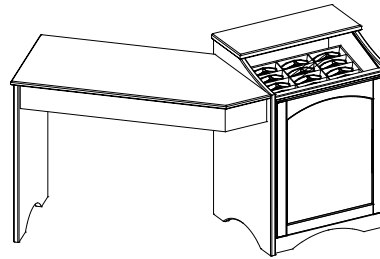

CREDENZA OPTIONS

- 9R 9 Frame Trays on right side = 162 frames (on SC-600-M only)
- 9L 9 Frame Trays on left side = 162 frames (on SC-600-M only)

SINGLE DISPENSING TABLE / 32½", 39½", 46½", & 53½"

TA-600CM
55¼ x 20¼ x 31

ADDITIONAL SIZES

TA-600BM / 39½ x 20¼ x 31

TA-600DM / 46½ x 20¼ x 31

TA-600EM / 53½ x 20¼ x 31

SINGLE DISPENSING TABLE W/ ARTISAN TABORET / STRAIGHT & ANGLED

TA-601AM
STRAIGHT
55¼ x 20¼ x 31

TA-603AM
ANGLED
66½ x 20¼ x 31

TA-602AM / 96¼ x 20¼ x 31

DOUBLE ANGLED
DISPENSING TABLE,
STYLE "A"