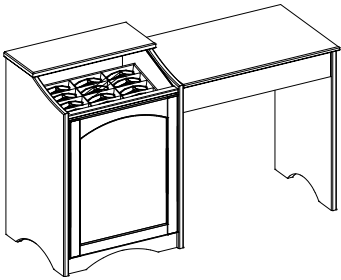

**WD-601
SMALL**
25½ x 10½ x 53
42 FRAMES
*Accessories sold
separately

**MB3
MIRROR BACK
W/ 3 GLASS
SHELVES
(SHOWN ON
WD-600)**

DISPLAY OPTIONS

MB3	Mirror Back with 3 glass shelves
SDM	Security Doors (increases depth)
FB	Finished Back, small units
FB	Finished Back, large units
PGS	Permanent Tempered Glass Shelf
9R	9 Frame Trays on right side = 162 frames
9L	9 Frame Trays on left side = 162 frames

**SDM
SECURITY
DOORS
(SHOWN ON
FD-600M)**

CABINET CREDENZAS WITH SHOWCASE / 30 FRAMES & 15 FRAMES

SC-600M
46½ x 20¼ x 34¾
30 FRAMES

SC-601M
25 x 20¼ x 34¾
15 FRAMES

CA-601PM / 24 x 12½ x 31½

PETITE CABINET
CREDENZA

CREDENZA OPTIONS

- 9R 9 Frame Trays on right side = 162 frames (on SC-600-M only)
- 9L 9 Frame Trays on left side = 162 frames (on SC-600-M only)

SINGLE DISPENSING TABLE / 32½", 39½", 46½", & 53½"

TA-600CM
55¼ x 20¼ x 31

ADDITIONAL SIZES

TA-600BM / 39½ x 20¼ x 31

TA-600DM / 46½ x 20¼ x 31

TA-600EM / 53½ x 20¼ x 31

SINGLE DISPENSING TABLE W/ ARTISAN TABORET / STRAIGHT & ANGLED

TA-601AM
STRAIGHT
55¼ x 20¼ x 31

TA-603AM
ANGLED
66½ x 20¼ x 31