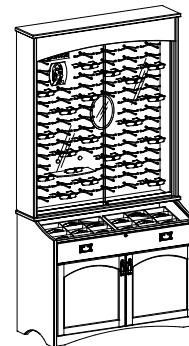

FASHION
Optical
DISPLAYS
NATIONWIDE

MISSION

COMPLETE PRODUCT GUIDE

DISPLAYS
CABINET CREDENZAS
TABLES

FRAME DISPLAYS

FREESTANDING DISPLAYS W/ SRT PANEL / LARGE & SMALL

**FD-600M
LARGE**
47½ x 20¼ x 86½
114 FRAMES
*Accessories sold
separately

**FD-601M
SMALL**
25½ x 20¼ x 86½
57 FRAMES
*Accessories sold
separately

**MB3
MIRROR BACK
W/ 3 GLASS
SHELVES
(SHOWN ON
FD-601M)**

ILLUMINATED WALL DISPLAY W/ SRT PANEL / LARGE & SMALL

**WD-600
LARGE**
47½ x 10½ x 53
84 FRAMES
*Accessories sold
separately

**WD-601
SMALL**
25½ x 10½ x 53
42 FRAMES
*Accessories sold
separately

**MB3
MIRROR BACK
W/ 3 GLASS
SHELVES
(SHOWN ON
WD-600)**

DISPLAY OPTIONS

MB3	Mirror Back with 3 glass shelves
SDM	Security Doors (increases depth)
FB	Finished Back, small units
FB	Finished Back, large units
PGS	Permanent Tempered Glass Shelf
9R	9 Frame Trays on right side = 162 frames
9L	9 Frame Trays on left side = 162 frames

**SDM
SECURITY
DOORS
(SHOWN ON
FD-600M)**

CABINET CREDENZAS WITH SHOWCASE / 30 FRAMES & 15 FRAMES

SC-600M
46½ x 20¼ x 34¾
30 FRAMES

SC-601M
25 x 20¼ x 34¾
15 FRAMES

CA-601PM / 24 x 12½ x 31½

PETITE CABINET
CREDENZA