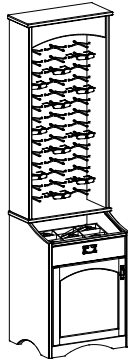

FASHION
Optical
DISPLAYS
NATIONWIDE

MISSION

COMPLETE PRODUCT GUIDE

DISPLAYS
CABINET CREDENZAS
TABLES

FRAME DISPLAYS

FREESTANDING DISPLAYS W/ SRT PANEL / LARGE & SMALL

**FD-600M
LARGE**
47½ x 20¼ x 86½
114 FRAMES
*Accessories sold
separately

**FD-601M
SMALL**
25½ x 20¼ x 86½
57 FRAMES
*Accessories sold
separately

**MB3
MIRROR BACK
W/ 3 GLASS
SHELVES
(SHOWN ON
FD-601M)**

ILLUMINATED WALL DISPLAY W/ SRT PANEL / LARGE & SMALL

**WD-600
LARGE**
47½ x 10½ x 53
84 FRAMES
*Accessories sold
separately

**WD-601
SMALL**
25½ x 10½ x 53
42 FRAMES
*Accessories sold
separately

**MB3
MIRROR BACK
W/ 3 GLASS
SHELVES
(SHOWN ON
WD-600)**

DISPLAY OPTIONS

MB3	Mirror Back with 3 glass shelves
SDM	Security Doors (increases depth)
FB	Finished Back, small units
FB	Finished Back, large units
PGS	Permanent Tempered Glass Shelf
9R	9 Frame Trays on right side = 162 frames
9L	9 Frame Trays on left side = 162 frames

**SDM
SECURITY
DOORS
(SHOWN ON
FD-600M)**

CABINET CREDENZAS WITH SHOWCASE / 30 FRAMES & 15 FRAMES

SC-600M
46½ x 20¼ x 34¾
30 FRAMES

SC-601M
25 x 20¼ x 34¾
15 FRAMES

CA-601PM / 24 x 12½ x 31½

PETITE CABINET
CREDENZA