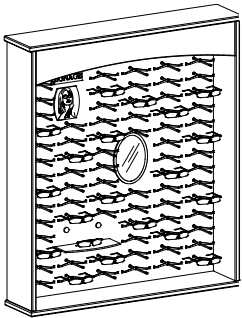

FASHION
Optical
DISPLAYS
NATIONWIDE

MISSION

COMPLETE PRODUCT GUIDE

DISPLAYS
CABINET CREDENZAS
TABLES

FRAME DISPLAYS

FREESTANDING DISPLAYS W/ SRT PANEL / LARGE & SMALL

**FD-600M
LARGE**
47½ x 20¼ x 86½
114 FRAMES
*Accessories sold
separately

**FD-601M
SMALL**
25½ x 20¼ x 86½
57 FRAMES
*Accessories sold
separately

**MB3
MIRROR BACK
W/ 3 GLASS
SHELVES
(SHOWN ON
FD-601M)**

ILLUMINATED WALL DISPLAY W/ SRT PANEL / LARGE & SMALL

**WD-600
LARGE**
47½ x 10½ x 53
84 FRAMES
*Accessories sold
separately

**WD-601
SMALL**
25½ x 10½ x 53
42 FRAMES
*Accessories sold
separately

**MB3
MIRROR BACK
W/ 3 GLASS
SHELVES
(SHOWN ON
WD-600)**

DISPLAY OPTIONS

MB3	Mirror Back with 3 glass shelves
SDM	Security Doors (increases depth)
FB	Finished Back, small units
FB	Finished Back, large units
PGS	Permanent Tempered Glass Shelf
9R	9 Frame Trays on right side = 162 frames
9L	9 Frame Trays on left side = 162 frames