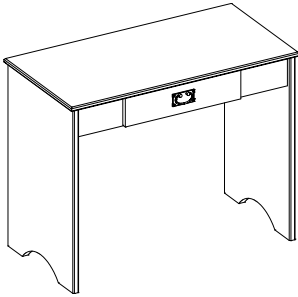

**FD-601M
SMALL**
25½ x 20¼ x 86½
57 FRAMES
*Accessories sold
separately

**MB3
MIRROR BACK
W/ 3 GLASS
SHELVES
(SHOWN ON
FD-601M)**

ILLUMINATED WALL DISPLAY W/ SRT PANEL / LARGE & SMALL

**WD-600
LARGE**
47½ x 10½ x 53
84 FRAMES
*Accessories sold
separately

**WD-601
SMALL**
25½ x 10½ x 53
42 FRAMES
*Accessories sold
separately

**MB3
MIRROR BACK
W/ 3 GLASS
SHELVES
(SHOWN ON
WD-600)**

DISPLAY OPTIONS

MB3	Mirror Back with 3 glass shelves
SDM	Security Doors (increases depth)
FB	Finished Back, small units
FB	Finished Back, large units
PGS	Permanent Tempered Glass Shelf
9R	9 Frame Trays on right side = 162 frames
9L	9 Frame Trays on left side = 162 frames

**SDM
SECURITY
DOORS
(SHOWN ON
FD-600M)**

CABINET CREDENZAS WITH SHOWCASE / 30 FRAMES & 15 FRAMES

SC-600M
46½ x 20¼ x 34¾
30 FRAMES

SC-601M
25 x 20¼ x 34¾
15 FRAMES

CA-601PM / 24 x 12½ x 31½

PETITE CABINET
CREDENZA

CREDENZA OPTIONS

- 9R 9 Frame Trays on right side = 162 frames (on SC-600-M only)
- 9L 9 Frame Trays on left side = 162 frames (on SC-600-M only)

SINGLE DISPENSING TABLE / 32½", 39½", 46½", & 53½"

TA-600CM
55¼ x 20¼ x 31