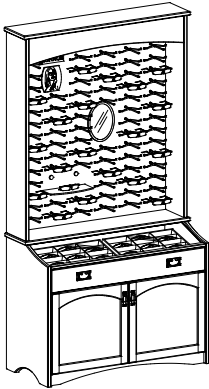

FASHION
Optical
DISPLAYS
NATIONWIDE

MISSION

COMPLETE PRODUCT GUIDE

DISPLAYS
CABINET CREDENZAS
TABLES

FRAME DISPLAYS

FREESTANDING DISPLAYS W/ SRT PANEL / LARGE & SMALL

**FD-600M
LARGE**
47½ x 20¼ x 86½
114 FRAMES
*Accessories sold
separately

**FD-601M
SMALL**
25½ x 20¼ x 86½
57 FRAMES
*Accessories sold
separately

**MB3
MIRROR BACK
W/ 3 GLASS
SHELVES
(SHOWN ON
FD-601M)**

ILLUMINATED WALL DISPLAY W/ SRT PANEL / LARGE & SMALL

**WD-600
LARGE**
47½ x 10½ x 53
84 FRAMES
*Accessories sold
separately

**WD-601
SMALL**
25½ x 10½ x 53
42 FRAMES
*Accessories sold
separately

**MB3
MIRROR BACK
W/ 3 GLASS
SHELVES
(SHOWN ON
WD-600)**

DISPLAY OPTIONS

MB3	Mirror Back with 3 glass shelves
SDM	Security Doors (increases depth)
FB	Finished Back, small units
FB	Finished Back, large units
PGS	Permanent Tempered Glass Shelf
9R	9 Frame Trays on right side = 162 frames
9L	9 Frame Trays on left side = 162 frames

**SDM
SECURITY
DOORS
(SHOWN ON
FD-600M)**

CABINET CREDENZAS WITH SHOWCASE / 30 FRAMES & 15 FRAMES

SC-600M
46½ x 20¼ x 34¾
30 FRAMES

SC-601M
25 x 20¼ x 34¾
15 FRAMES

CA-601PM / 24 x 12½ x 31½

PETITE CABINET
CREDENZA