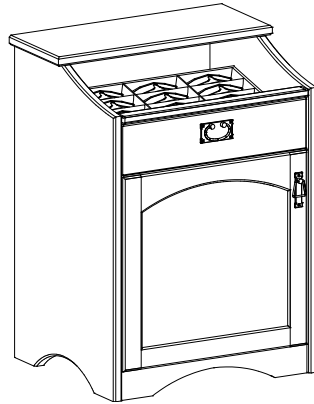

**FD-601M
SMALL**
25½ x 20¼ x 86½
57 FRAMES
*Accessories sold
separately

**MB3
MIRROR BACK
W/ 3 GLASS
SHELVES
(SHOWN ON
FD-601M)**

ILLUMINATED WALL DISPLAY W/ SRT PANEL / LARGE & SMALL

**WD-600
LARGE**
47½ x 10½ x 53
84 FRAMES
*Accessories sold
separately

**WD-601
SMALL**
25½ x 10½ x 53
42 FRAMES
*Accessories sold
separately

**MB3
MIRROR BACK
W/ 3 GLASS
SHELVES
(SHOWN ON
WD-600)**

DISPLAY OPTIONS

MB3	Mirror Back with 3 glass shelves
SDM	Security Doors (increases depth)
FB	Finished Back, small units
FB	Finished Back, large units
PGS	Permanent Tempered Glass Shelf
9R	9 Frame Trays on right side = 162 frames
9L	9 Frame Trays on left side = 162 frames

**SDM
SECURITY
DOORS
(SHOWN ON
FD-600M)**

CABINET CREDENZAS WITH SHOWCASE / 30 FRAMES & 15 FRAMES

SC-600M
46½ x 20¼ x 34¾
30 FRAMES

SC-601M
25 x 20¼ x 34¾
15 FRAMES

CA-601PM / 24 x 12½ x 31½

PETITE CABINET
CREDENZA

CREDENZA OPTIONS

- 9R 9 Frame Trays on right side = 162 frames (on SC-600-M only)
- 9L 9 Frame Trays on left side = 162 frames (on SC-600-M only)

SINGLE DISPENSING TABLE / 32½", 39½", 46½", & 53½"

TA-600CM
55¼ x 20¼ x 31