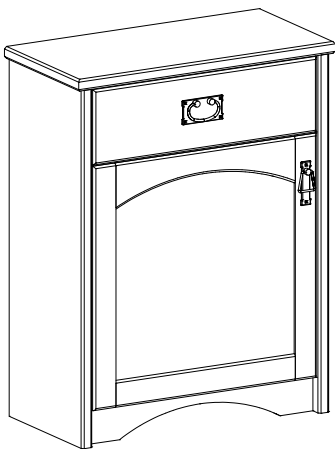

**FD-601M
SMALL**
25½ x 20¼ x 86½
57 FRAMES
*Accessories sold
separately

**MB3
MIRROR BACK
W/ 3 GLASS
SHELVES
(SHOWN ON
FD-601M)**

ILLUMINATED WALL DISPLAY W/ SRT PANEL / LARGE & SMALL

**WD-600
LARGE**
47½ x 10½ x 53
84 FRAMES
*Accessories sold
separately

**WD-601
SMALL**
25½ x 10½ x 53
42 FRAMES
*Accessories sold
separately

**MB3
MIRROR BACK
W/ 3 GLASS
SHELVES
(SHOWN ON
WD-600)**

DISPLAY OPTIONS

MB3	Mirror Back with 3 glass shelves
SDM	Security Doors (increases depth)
FB	Finished Back, small units
FB	Finished Back, large units
PGS	Permanent Tempered Glass Shelf
9R	9 Frame Trays on right side = 162 frames
9L	9 Frame Trays on left side = 162 frames

**SDM
SECURITY
DOORS
(SHOWN ON
FD-600M)**

CABINET CREDENZAS WITH SHOWCASE / 30 FRAMES & 15 FRAMES

SC-600M
46½ x 20¼ x 34¾
30 FRAMES

SC-601M
25 x 20¼ x 34¾
15 FRAMES

CA-601PM / 24 x 12½ x 31½

PETITE CABINET
CREDENZA

CREDENZA OPTIONS

- 9R 9 Frame Trays on right side = 162 frames (on SC-600-M only)
- 9L 9 Frame Trays on left side = 162 frames (on SC-600-M only)

SINGLE DISPENSING TABLE / 32½", 39½", 46½", & 53½"

TA-600CM
55¼ x 20¼ x 31