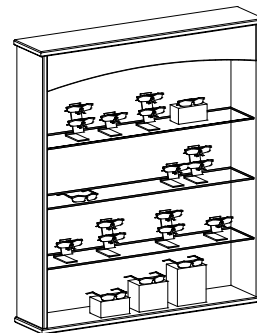

FASHION
Optical
DISPLAYS
NATIONWIDE

MISSION

COMPLETE PRODUCT GUIDE

DISPLAYS
CABINET CREDENZAS
TABLES

FRAME DISPLAYS

FREESTANDING DISPLAYS W/ SRT PANEL / LARGE & SMALL

**FD-600M
LARGE**
47½ x 20¼ x 86½
114 FRAMES
*Accessories sold
separately

**FD-601M
SMALL**
25½ x 20¼ x 86½
57 FRAMES
*Accessories sold
separately

**MB3
MIRROR BACK
W/ 3 GLASS
SHELVES
(SHOWN ON
FD-601M)**

ILLUMINATED WALL DISPLAY W/ SRT PANEL / LARGE & SMALL

**WD-600
LARGE**
47½ x 10½ x 53
84 FRAMES
*Accessories sold
separately

**WD-601
SMALL**
25½ x 10½ x 53
42 FRAMES
*Accessories sold
separately

**MB3
MIRROR BACK
W/ 3 GLASS
SHELVES
(SHOWN ON
WD-600)**

DISPLAY OPTIONS

MB3	Mirror Back with 3 glass shelves
SDM	Security Doors (increases depth)
FB	Finished Back, small units
FB	Finished Back, large units
PGS	Permanent Tempered Glass Shelf
9R	9 Frame Trays on right side = 162 frames
9L	9 Frame Trays on left side = 162 frames

**SDM
SECURITY
DOORS
(SHOWN ON
FD-600M)**

CABINET CREDENZAS WITH SHOWCASE / 30 FRAMES & 15 FRAMES

SC-600M
46½ x 20¼ x 34¾
30 FRAMES

SC-601M
25 x 20¼ x 34¾
15 FRAMES

CA-601PM / 24 x 12½ x 31½

PETITE CABINET
CREDENZA