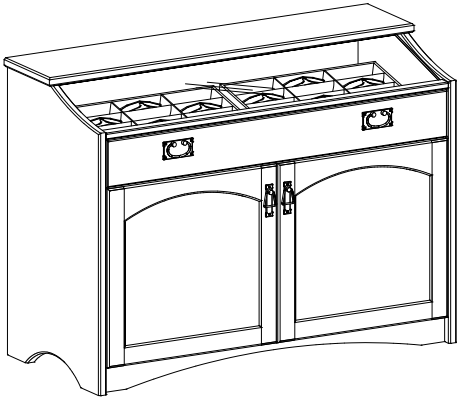

**FD-601M
SMALL**
25½ x 20¼ x 86½
57 FRAMES
*Accessories sold
separately

**MB3
MIRROR BACK
W/ 3 GLASS
SHELVES
(SHOWN ON
FD-601M)**

ILLUMINATED WALL DISPLAY W/ SRT PANEL / LARGE & SMALL

**WD-600
LARGE**
47½ x 10½ x 53
84 FRAMES
*Accessories sold
separately

**WD-601
SMALL**
25½ x 10½ x 53
42 FRAMES
*Accessories sold
separately

**MB3
MIRROR BACK
W/ 3 GLASS
SHELVES
(SHOWN ON
WD-600)**

DISPLAY OPTIONS

MB3	Mirror Back with 3 glass shelves
SDM	Security Doors (increases depth)
FB	Finished Back, small units
FB	Finished Back, large units
PGS	Permanent Tempered Glass Shelf
9R	9 Frame Trays on right side = 162 frames
9L	9 Frame Trays on left side = 162 frames

**SDM
SECURITY
DOORS
(SHOWN ON
FD-600M)**

CABINET CREDENZAS WITH SHOWCASE / 30 FRAMES & 15 FRAMES

SC-600M
46½ x 20¼ x 34¾
30 FRAMES

SC-601M
25 x 20¼ x 34¾
15 FRAMES

CA-601PM / 24 x 12½ x 31½

PETITE CABINET
CREDENZA

CREDENZA OPTIONS

- 9R 9 Frame Trays on right side = 162 frames (on SC-600-M only)
- 9L 9 Frame Trays on left side = 162 frames (on SC-600-M only)

SINGLE DISPENSING TABLE / 32½", 39½", 46½", & 53½"

TA-600CM
55¼ x 20¼ x 31