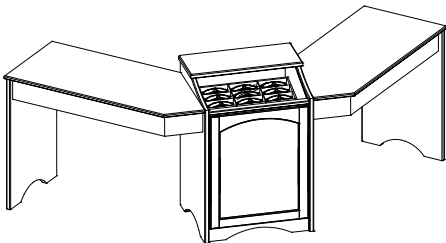

CREDENZA OPTIONS

- 9R 9 Frame Trays on right side = 162 frames (on SC-600-M only)
- 9L 9 Frame Trays on left side = 162 frames (on SC-600-M only)

SINGLE DISPENSING TABLE / 32½", 39½", 46½", & 53½"

TA-600CM
55¼ x 20¼ x 31

ADDITIONAL SIZES

TA-600BM / 39½ x 20¼ x 31

TA-600DM / 46½ x 20¼ x 31

TA-600EM / 53½ x 20¼ x 31

SINGLE DISPENSING TABLE W/ ARTISAN TABORET / STRAIGHT & ANGLED

TA-601AM
STRAIGHT
55¼ x 20¼ x 31

TA-603AM
ANGLED
66½ x 20¼ x 31

TA-602AM / 96¼ x 20¼ x 31

DOUBLE ANGLED
DISPENSING TABLE,
STYLE "A"