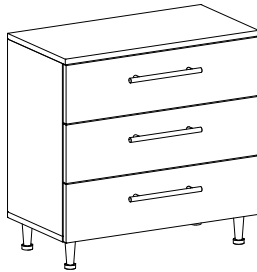

ADDITIONAL SIZES

MC-400C / 36 x 15 x 29

MC-400D / 43 x 15 x 29

OPTIONS

11R 11 Frame Trays on right side = 132 frames
11L 11 Frame Trays on left side = 132 frames

3DW 3 Drawers in lieu of doors on Credenza
6DW 6 Drawers in lieu of doors on Credenza