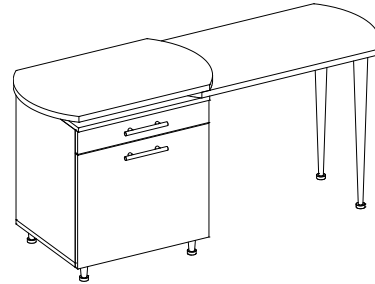

*Suede frame trays
come in Chocolate-
FAS-1538 & Latte
FAS-1539

ML-400D / 44½ x 16 x 29

**MIRAGE BASE
CABINET W/ 2
DOORS, TRAYS &
TWO FRAME TRAY
DRAWERS
30 FRAMES**

*Suede frame trays
come in Chocolate-
FAS-1538 & Latte
FAS-1539

TABLES

SINGLE DISPENSING TABLE / 39", 46", & 53"

SIZES

TA-700C / 39 x 19⁷/₈ x 28³/₄
39" WIDE (SHOWN)

TA-700D / 46 x 19⁷/₈ x 28³/₄
46" WIDE

TA-700E / 53 x 19⁷/₈ x 28³/₄
53" WIDE

TA-716C / 62¹/₂ x 19⁷/₈ x 28³/₄

SINGLE
DISPENSING
TABLE W/
TABORET &
ADJUSTABLE
WING

TA-717C / 93¹/₄ x 19⁷/₈ x 28³/₄

DOUBLE
DISPENSING
TABLE W/
TABORET &
ADJUSTABLE
WINGS

TA-717CS / 101¹/₄ x 19⁷/₈ x 28³/₄

DOUBLE
DISPENSING
TABLE W/ "S"
STYLE COMPUTER
TABORET &
ADJUSTABLE
WINGS