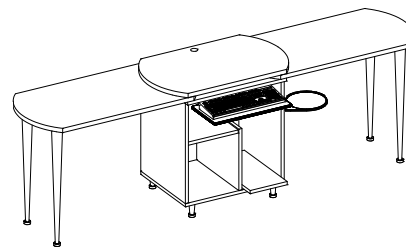

TABLES

SINGLE DISPENSING TABLE / 39", 46", & 53"

SIZES

TA-700C / 39 x 19⁷/₈ x 28³/₄
39" WIDE (SHOWN)

TA-700D / 46 x 19⁷/₈ x 28³/₄
46" WIDE

TA-700E / 53 x 19⁷/₈ x 28³/₄
53" WIDE

TA-716C / 62¹/₂ x 19⁷/₈ x 28³/₄

SINGLE
DISPENSING
TABLE W/
TABORET &
ADJUSTABLE
WING

TA-717C / 93¹/₄ x 19⁷/₈ x 28³/₄

DOUBLE
DISPENSING
TABLE W/
TABORET &
ADJUSTABLE
WINGS

TA-717CS / 101¹/₄ x 19⁷/₈ x 28³/₄

DOUBLE
DISPENSING
TABLE W/ "S"
STYLE COMPUTER
TABORET &
ADJUSTABLE
WINGS

MIRAGE DISPENSING TABLE W/ "Q" COMPUTER TABORET / SINGLE & DOUBLE

TA-716CQ
SINGLE DISPENSING
TABLE W/ "Q" STYLE
COMPUTER TABORET
& ADJUSTABLE WING
62¹/₂ x 19⁷/₈ x 28³/₄

TA-717CQ
DOUBLE DISPENSING
TABLE W/ "Q" STYLE
COMPUTER TABORET
& ADJUSTABLE WINGS
93¹/₄ x 19⁷/₈ x 28³/₄