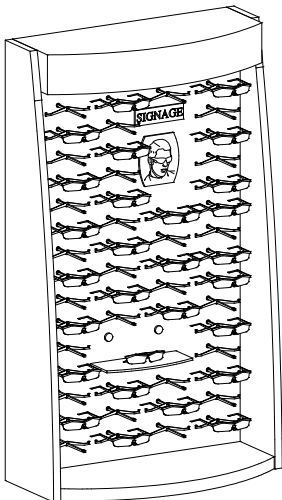

MIRAGE

COMPLETE PRODUCT GUIDE

FRAME DISPLAYS
FURNISHINGS

DISPLAYS

ILLUMINATED FRAME DISPLAYS / CONCORDE ON WHITE BACKGROUND

MF-400C
75 FRAMES
39 x 11 x 85¼
*Accessories sold separately

ADDITIONAL SIZES

MF-400B / 32 x 11 x 85¼
60 FRAMES

MF-400D / 46 x 11 x 85¼
90 FRAMES

OPTIONS

SH4-SH6 SRT Frame Panel 4-6 Wide

ILLUMINATED WALL DISPLAYS / CONCORDE ON WHITE BACKGROUND

MW-400B
60 FRAMES
32 x 11 x 55¼
*Accessories sold separately

ADDITIONAL SIZES