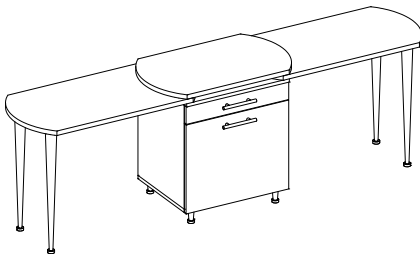

*Suede frame trays
come in Chocolate-
FAS-1538 & Latte
FAS-1539

ML-400D / 44½ x 16 x 29

**MIRAGE BASE
CABINET W/ 2
DOORS, TRAYS &
TWO FRAME TRAY
DRAWERS
30 FRAMES**

*Suede frame trays
come in Chocolate-
FAS-1538 & Latte
FAS-1539

TABLES

SINGLE DISPENSING TABLE / 39", 46", & 53"

SIZES

TA-700C / 39 x 19⁷/₈ x 28³/₄
39" WIDE (SHOWN)

TA-700D / 46 x 19⁷/₈ x 28³/₄
46" WIDE

TA-700E / 53 x 19⁷/₈ x 28³/₄
53" WIDE

TA-716C / 62¹/₂ x 19⁷/₈ x 28³/₄

SINGLE
DISPENSING
TABLE W/
TABORET &
ADJUSTABLE
WING

TA-717C / 93¹/₄ x 19⁷/₈ x 28³/₄

DOUBLE
DISPENSING
TABLE W/
TABORET &
ADJUSTABLE
WINGS

TA-717CS / 101¹/₄ x 19⁷/₈ x 28³/₄

DOUBLE
DISPENSING
TABLE W/ "S"
STYLE COMPUTER
TABORET &
ADJUSTABLE
WINGS