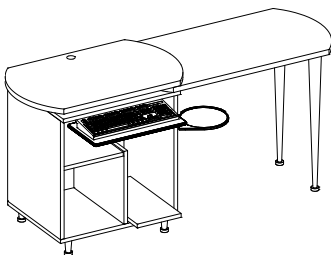

TABLES

SINGLE DISPENSING TABLE / 39", 46", & 53"

SIZES

TA-700C / 39 x 19⁷/₈ x 28³/₄
39" WIDE (SHOWN)

TA-700D / 46 x 19⁷/₈ x 28³/₄
46" WIDE

TA-700E / 53 x 19⁷/₈ x 28³/₄
53" WIDE

TA-716C / 62¹/₂ x 19⁷/₈ x 28³/₄

SINGLE
DISPENSING
TABLE W/
TABORET &
ADJUSTABLE
WING

TA-717C / 93¹/₄ x 19⁷/₈ x 28³/₄

DOUBLE
DISPENSING
TABLE W/
TABORET &
ADJUSTABLE
WINGS

TA-717CS / 101¹/₄ x 19⁷/₈ x 28³/₄

DOUBLE
DISPENSING
TABLE W/ "S"
STYLE COMPUTER
TABORET &
ADJUSTABLE
WINGS

MIRAGE DISPENSING TABLE W/ "Q" COMPUTER TABORET / SINGLE & DOUBLE

TA-716CQ
SINGLE DISPENSING
TABLE W/ "Q" STYLE
COMPUTER TABORET
& ADJUSTABLE WING
62¹/₂ x 19⁷/₈ x 28³/₄

TA-717CQ
DOUBLE DISPENSING
TABLE W/ "Q" STYLE
COMPUTER TABORET
& ADJUSTABLE WINGS
93¹/₄ x 19⁷/₈ x 28³/₄