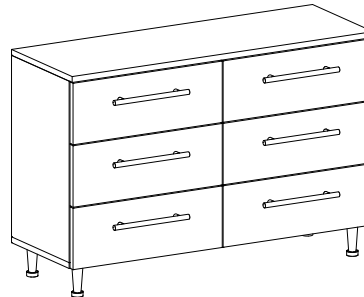

ADDITIONAL SIZES

MC-400C / 36 x 15 x 29

MC-400D / 43 x 15 x 29

OPTIONS

11R 11 Frame Trays on right side = 132 frames
11L 11 Frame Trays on left side = 132 frames

3DW 3 Drawers in lieu of doors on Credenza
6DW 6 Drawers in lieu of doors on Credenza

3DW
3DRAWERS
IN LIEU OF
DOORS ON
CREDENZA
(SHOWN ON
MC-400B)

6DW
6 DRAWERS
IN LIEU OF
DOORS ON
CREDENZA
(SHOWN ON
MC-400D)

MS-400D / 44½ x 16 x 29

**MIRAGE BASE
CABINET W/ 6
DRAWERS, SUEDE
FRAME TRAYS &
TEMPERED GLASS
W/ STAND-OFFS
30 FRAMES**

*Suede frame trays
come in Chocolate-
FAS-1538 & Latte
FAS-1539

ML-400D / 44½ x 16 x 29

**MIRAGE BASE
CABINET W/ 2
DOORS, TRAYS &
TWO FRAME TRAY
DRAWERS
30 FRAMES**

*Suede frame trays
come in Chocolate-
FAS-1538 & Latte
FAS-1539