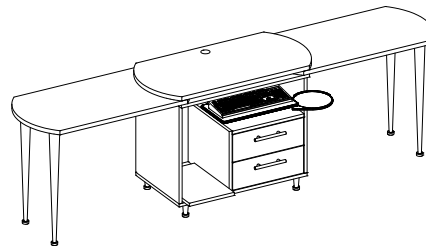

*Suede frame trays
come in Chocolate-
FAS-1538 & Latte
FAS-1539

ML-400D / 44½ x 16 x 29

**MIRAGE BASE
CABINET W/ 2
DOORS, TRAYS &
TWO FRAME TRAY
DRAWERS
30 FRAMES**

*Suede frame trays
come in Chocolate-
FAS-1538 & Latte
FAS-1539

TABLES

SINGLE DISPENSING TABLE / 39", 46", & 53"

SIZES

TA-700C / 39 x 19⁷/₈ x 28³/₄
39" WIDE (SHOWN)

TA-700D / 46 x 19⁷/₈ x 28³/₄
46" WIDE

TA-700E / 53 x 19⁷/₈ x 28³/₄
53" WIDE

TA-716C / 62¹/₂ x 19⁷/₈ x 28³/₄

SINGLE
DISPENSING
TABLE W/
TABORET &
ADJUSTABLE
WING

TA-717C / 93¹/₄ x 19⁷/₈ x 28³/₄

DOUBLE
DISPENSING
TABLE W/
TABORET &
ADJUSTABLE
WINGS

TA-717CS / 101¹/₄ x 19⁷/₈ x 28³/₄

DOUBLE
DISPENSING
TABLE W/ "S"
STYLE COMPUTER
TABORET &
ADJUSTABLE
WINGS