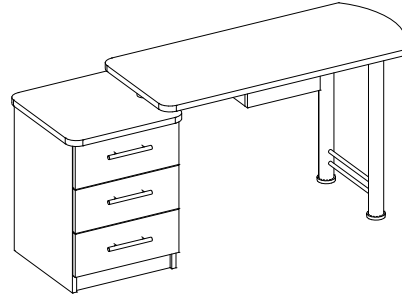

## TABORETS & TABLES

EL-423B / 46 x 20 x 28½

SINGLE  
DISPENSING  
TABLE W/ ONE  
DRAWER

EL-424 / 63⅛ x 20 x 28½

STANDARD  
TABORET W/  
ADJUSTABLE  
TABLE WING

EL-420A / 20½ x 20 x 26½

STANDARD TABORET W/ 3 DRAWERS  
( SHOWN HERE WITH WHL OPTION )