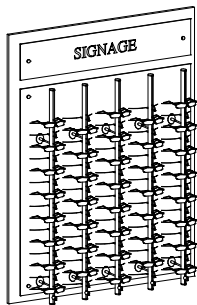

SECURE-IT W/ SIGNAGE PANEL SHORT / 30 / 45 / 60 / 75 FRAMES

EL-422SP-75
SECURE-IT LOCKING &
SIGNAGE PANEL SHORT
75 FRAMES
48 x 9½ x 62¼

ADDITIONAL SIZES

EL-422SP-30 / 27 x 9½ x 62¼
30 FRAMES

EL-422SP-45 / 34 x 9½ x 62¼
45 FRAMES

EL-422SP-60 / 41 x 9½ x 62¼
60 FRAMES

*Standard Background Panels are Made from Low Pressure Laminate
(White, Silver Frost, Hardrock Maple) Laminate Upgrades Available