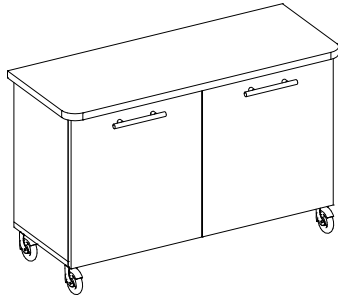

CREDENZA & ISLAND

ROLLING CREDENZA W/ 2 DOORS / FOUR WIDTHS

EL-426C
ROLLING CREDENZA
W/ 2 DOORS
41 x 16 x 26½

ADDITIONAL SIZES

EL-426A / 27 x 16 x 26½

EL-426B / 34 x 16 x 26½

EL-426D / 48 x 16 x 26½

See More In Our
Credenza Section

CREDENZA OPTIONS

- 3DW 3 Drawers in lieu of doors on Credenza
- 8XR 8 Frame Trays on right side (144 frames)
- 8XL 8 Frame Trays on left side (144 frames)