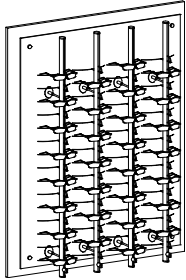

DISPLAYS

SECURE-IT SHORT (NO SIGNAGE PANEL) / 30 / 45 / 60 / 75 FRAMES

EL-422S-60
SECURE-IT LOCKING
60 FRAMES
41 x 9½ x 51⅞

ADDITIONAL SIZES

EL-422S-30 / 27 x 9½ x 51⅞
30 FRAMES

EL-422S-45 / 34 x 9½ x 51⅞
45 FRAMES

EL-422S-75 / 48 x 9½ x 51⅞
75 FRAMES