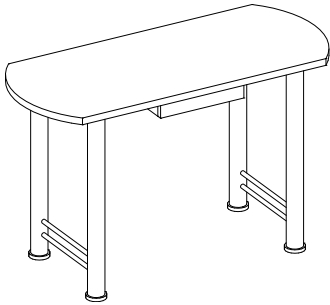

TABORETS & TABLES

EL-423B / 46 x 20 x 28½

SINGLE
DISPENSING
TABLE W/ ONE
DRAWER

EL-424 / 63⅛ x 20 x 28½